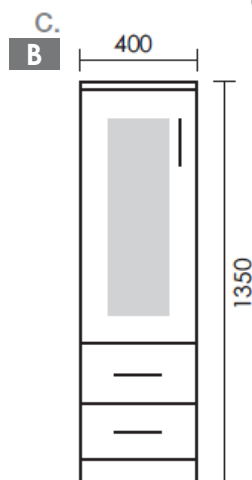

TALLBOY

Glass & Solid

Code: 4001WL – Solid
4001GL – Glass

Size: 1500 x 400 x 400

Code: 3001WL – Solid
3001GL – Glass

Size: 1350 x 400 x 400

- Full Gloss 3 Pack Paint
- Soft Close Doors
- Recessed Kickboard