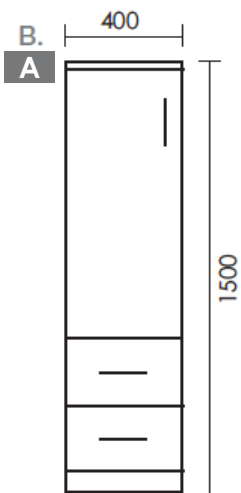

TALLBOY

Glass & Solid

Code: 4001WL – Solid
4001GL – Glass

Size: 1500 x 400 x 400

Code: 3001WL – Solid
3001GL – Glass

Size: 1350 x 400 x 400

- Full Gloss 3 Pack Paint
- Soft Close Doors
- Recessed Kickboard