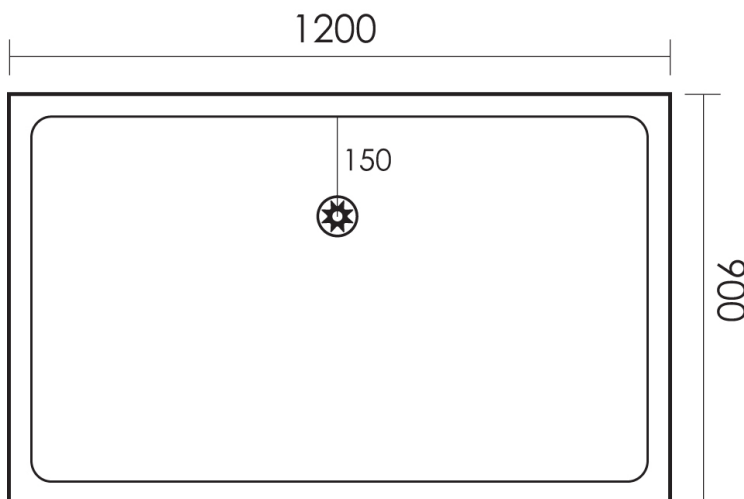

RUBY SHOWERBASE

RECTANGLE

- Full Gloss Showerbase