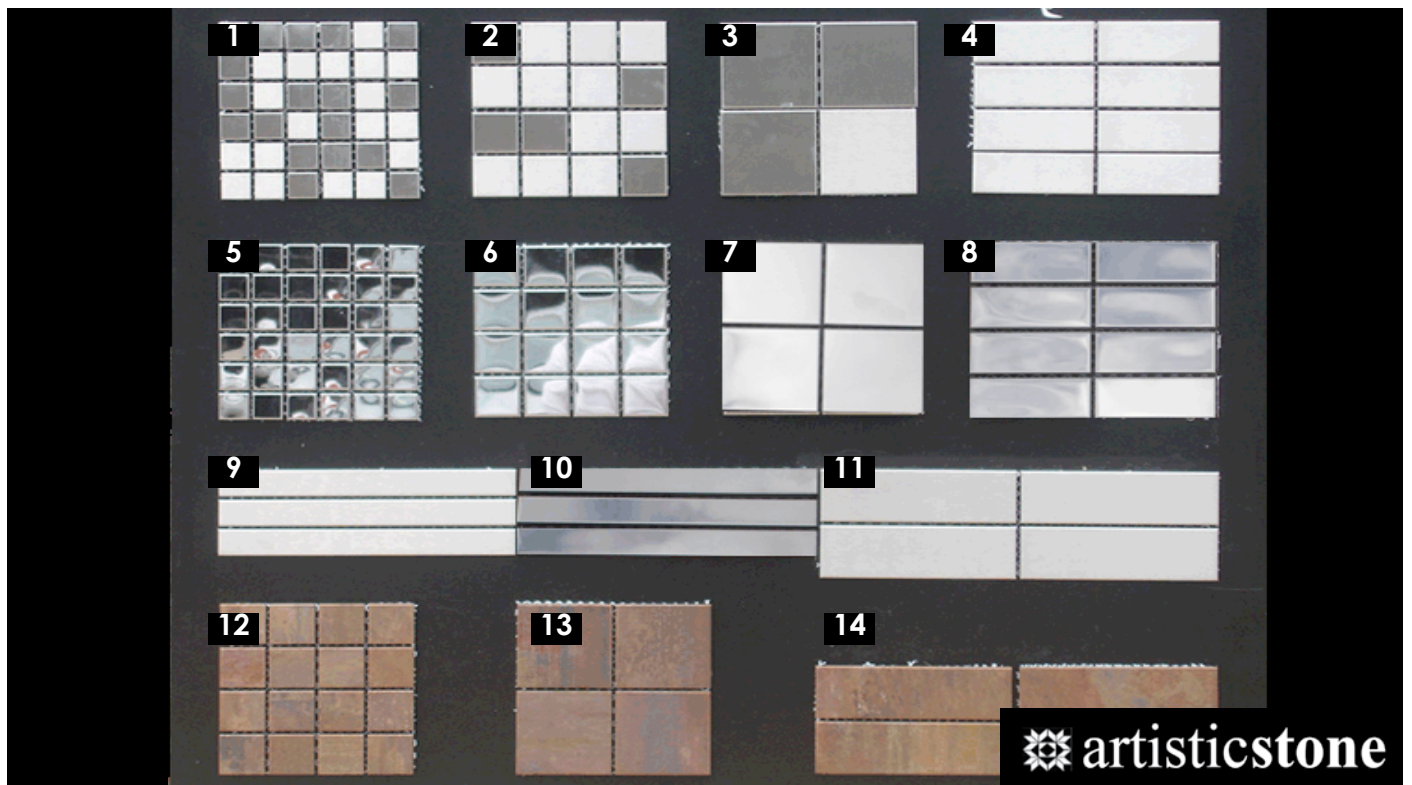

# MURRAY RIVER METALS

ITEM #	SIZE	PROFILE	FINISH	JOHNSONS CODE	UNIT MEASURE
1	15 x 15	Mosaic	Brushed	300306	Sheet
2	23 x 23	Mosaic	Brushed	300307	Sheet
3	48 x 48	Mosaic	Brushed	300308	Sheet
4	23 x 60	Pisa	Brushed	300303	Sheet
5	15 x 15	Mosaic	Polished	300298	Sheet
6	23 x 23	Mosaic	Polished	300299	Sheet
7	48 x 48	Mosaic	Polished	300300	Sheet
8	23 x 60	Pisa	Polished	300302	Sheet
9	15 x 150	Pisa	Brushed	300309	Sheet
10	15 x 150	Pisa	Polished	300301	Sheet
11	30 x 98	Pisa	Brushed	300304	Sheet
12	23 x 23	Mosaic	Copper	300655	Sheet
13	48 x 48	Mosaic	Copper	300657	Sheet
14	30 x 98	Pisa	Copper	300656	Sheet

421 Dorset Rd BAYSWATER  
OPEN 7 DAYS

**PHONE: 1800 354 759**

[www.JohnsonTiles.com.au](http://www.JohnsonTiles.com.au)

**Johnson**  
TILES