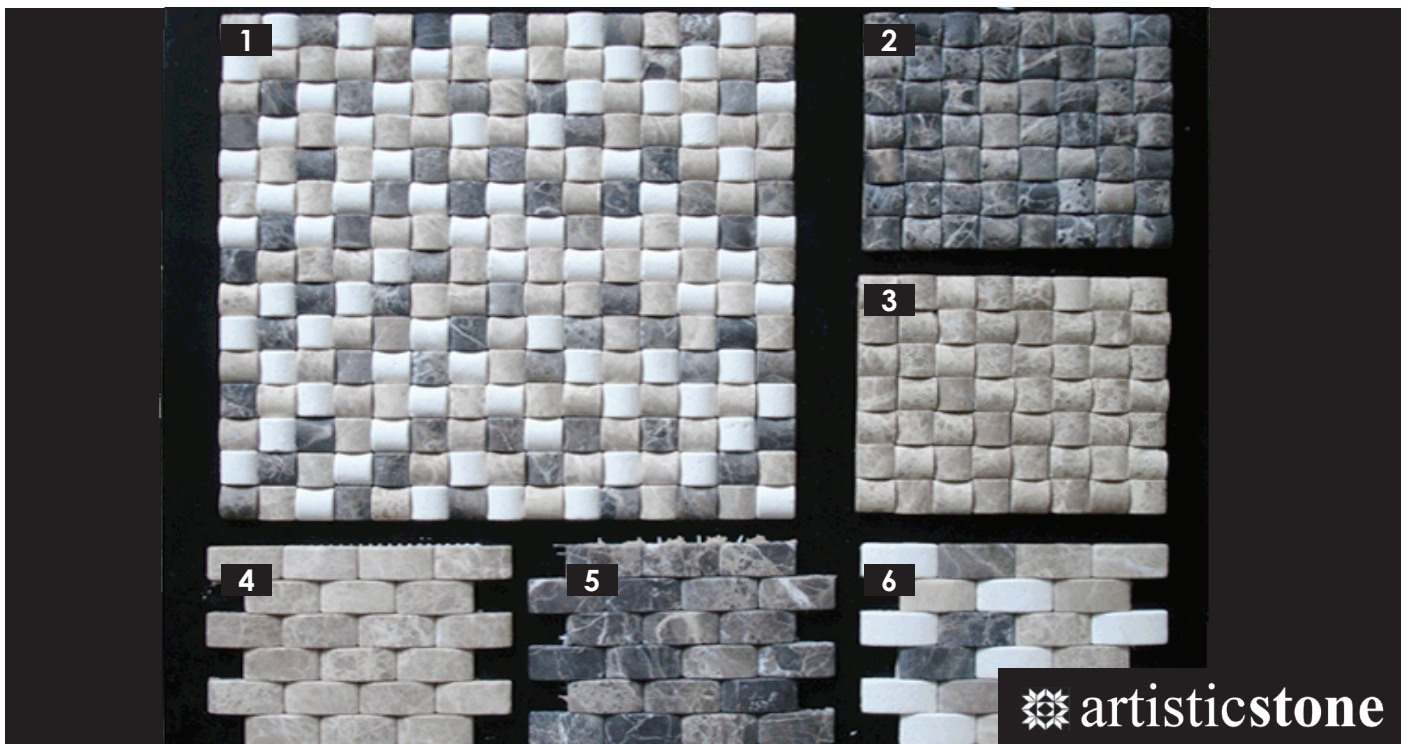

KAKADU STONE

STONE COUNTRY & WOODLANDS

ITEM #	SIZE	COLOUR	PROFILE	FINISH	JOHNSONS CODE	UNIT MEASURE
1	20 x 20	Marble Blend	Woodlands Mosaic	Honed	300910	Sheet
2	20 x 20	Emperador Dark	Woodlands Mosaic	Honed	300909	Sheet
3	20 x 20	Emperador Light	Woodlands Mosaic	Honed	300908	Sheet
4	20 x 40	Emperador Light	Stone Country Bologna	Honed	300907	Sheet
5	20 x 40	Emperador Dark	Stone Country Bologna	Honed	300906	Sheet
6	20 x 40	Marble Blend	Stone Country Bologna	Honed	300905	Sheet