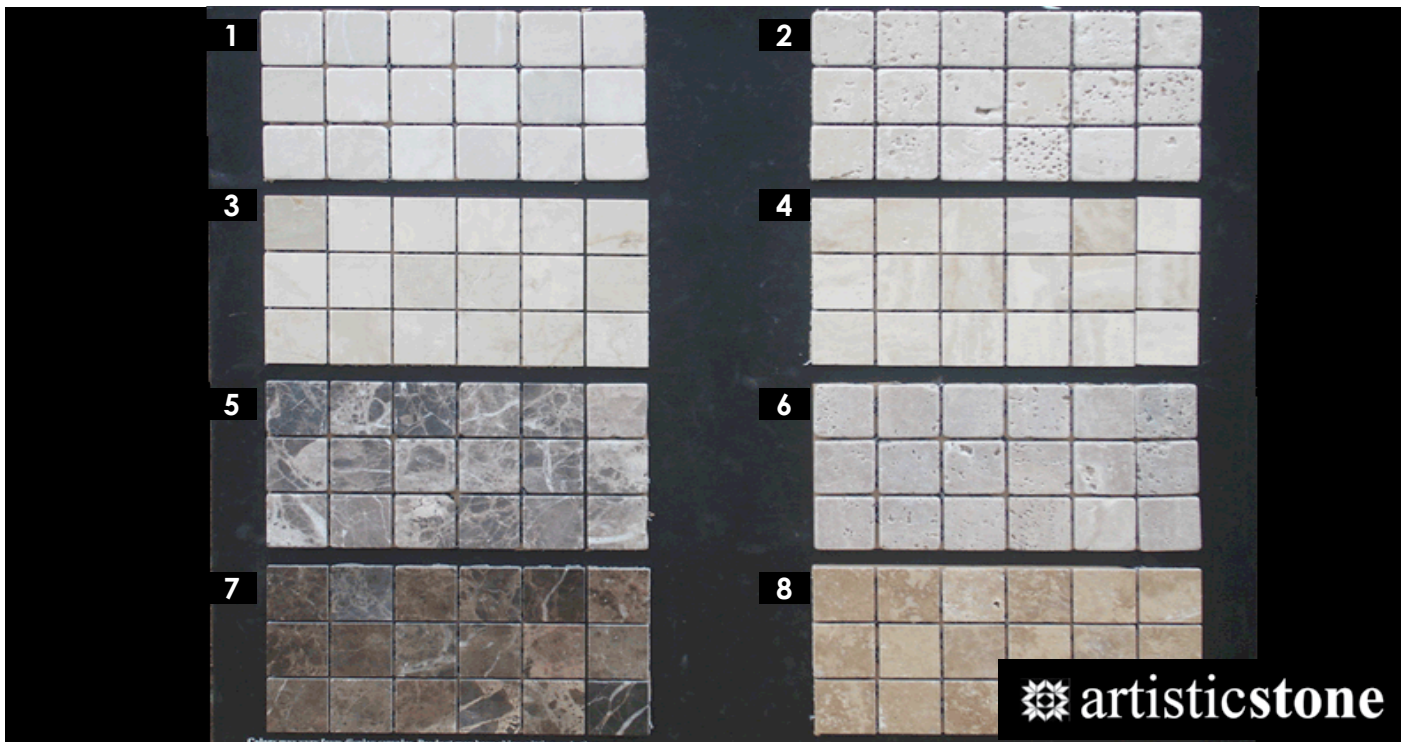

AYERS ROCK MOSAICS 32x32

ITEM #	SIZE	COLOUR	PROFILE	FINISH	JOHNSONS CODE	UNIT MEASURE
1	32 x 32	Botticino	Mosaic	Tumbled	30063	Sheet
2	32 x 32	Botticino	Mosaic	Polished	300694	Sheet
3	32 x 32	Emperador Dark	Mosaic	Tumbled	300689	Sheet
4	32 x 32	Emperador Dark	Mosaic	Polished	300688	Sheet
5	32 x 32	Travertine Navona	Mosaic	Tumbled	300687	Sheet
6	32 x 32	Travertine Navona	Mosaic	Polished	300686	Sheet
7	32 x 32	Travertine Noce	Mosaic	Tumbled	300685	Sheet
8	32 x 32	Travertine Noce	Mosaic	Polished	300684	Sheet