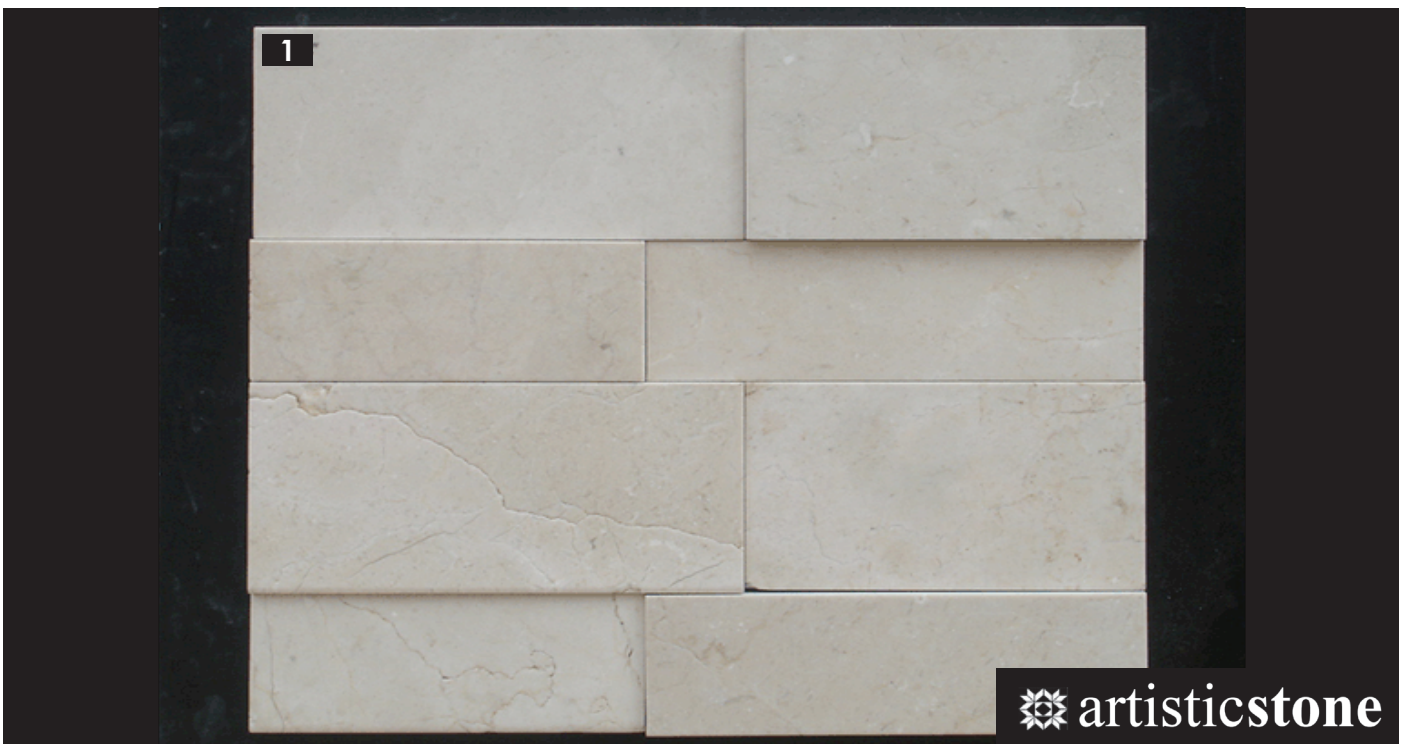

GREAT DIVIDING RANGE 3D WALL CLADDING, CREMA MARFIL

ITEM #	SIZE	COLOUR	FINISH	JOHNSONS CODE	UNIT MEASURE
1	Random	Crema Marfil	Brushed	300898	Sqr Mtr

421 Dorset Rd BAYSWATER
 OPEN 7 DAYS
PHONE: 1800 354 759
www.JohnsonTiles.com.au