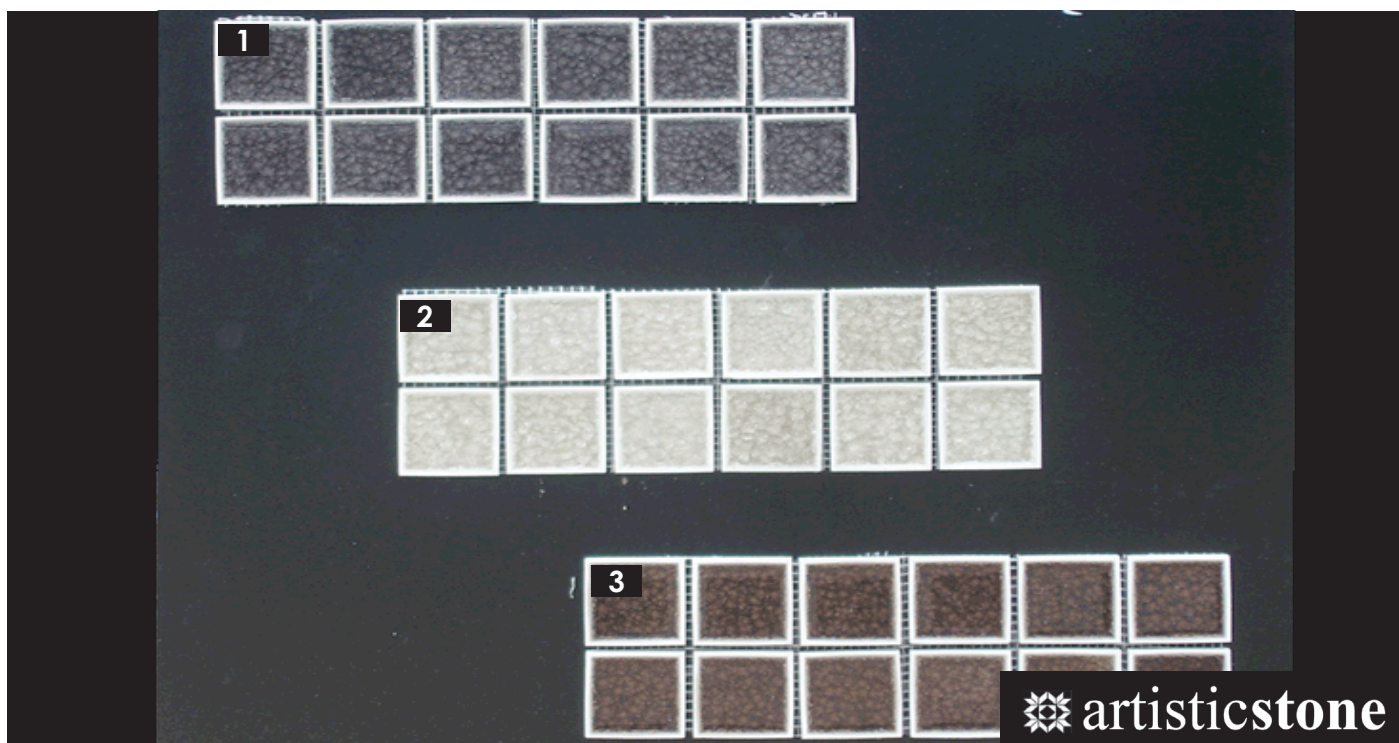

BILLABONG CRACKLE GLASS

ITEM #	SHEET SIZE	COLOUR	PROFILE	FINISH	JOHNSONS CODE	UNIT MEASURE
1	48 x 48	Driftwood	Mosaic	Gloss	300705	Sheet
2	48 x 48	Shell	Mosaic	Gloss	300704	Sheet
3	48 x 48	Coco	Mosaic	Gloss	300706	Sheet

421 Dorset Rd BAYSWATER
OPEN 7 DAYS

PHONE: 1800 354 759

www.JohnsonTiles.com.au

Johnson
TILES