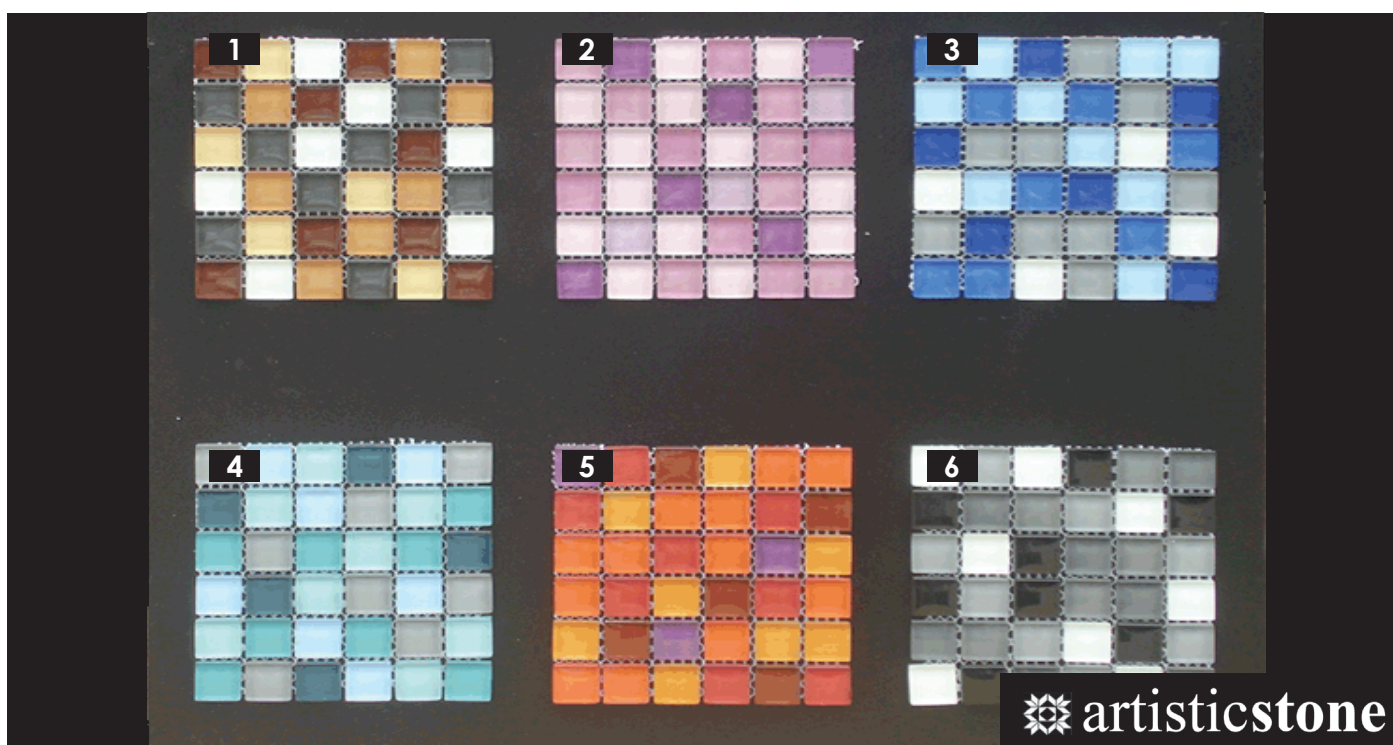

# GOSFORD GLASS

23 x 23 BLENDS

 artisticstone

ITEM #	SIZE	COLOUR	PROFILE	FINISH	JOHNSONS CODE	UNIT MEASURE
1	23 x 23	Oak tree	Mosaic	Gloss	300341	Sheet
2	23 x 23	Sunset	Mosaic	Gloss	300349	Sheet
3	23 x 23	Ocean Blue	Mosaic	Gloss	300239	Sheet
4	23 x 23	Fern	Mosaic	Gloss	300270	Sheet
5	23 x 23	Outback	Mosaic	Gloss	300340	Sheet
6	23 x 23	Midnight Blend	Mosaic	Gloss	300255	Sheet