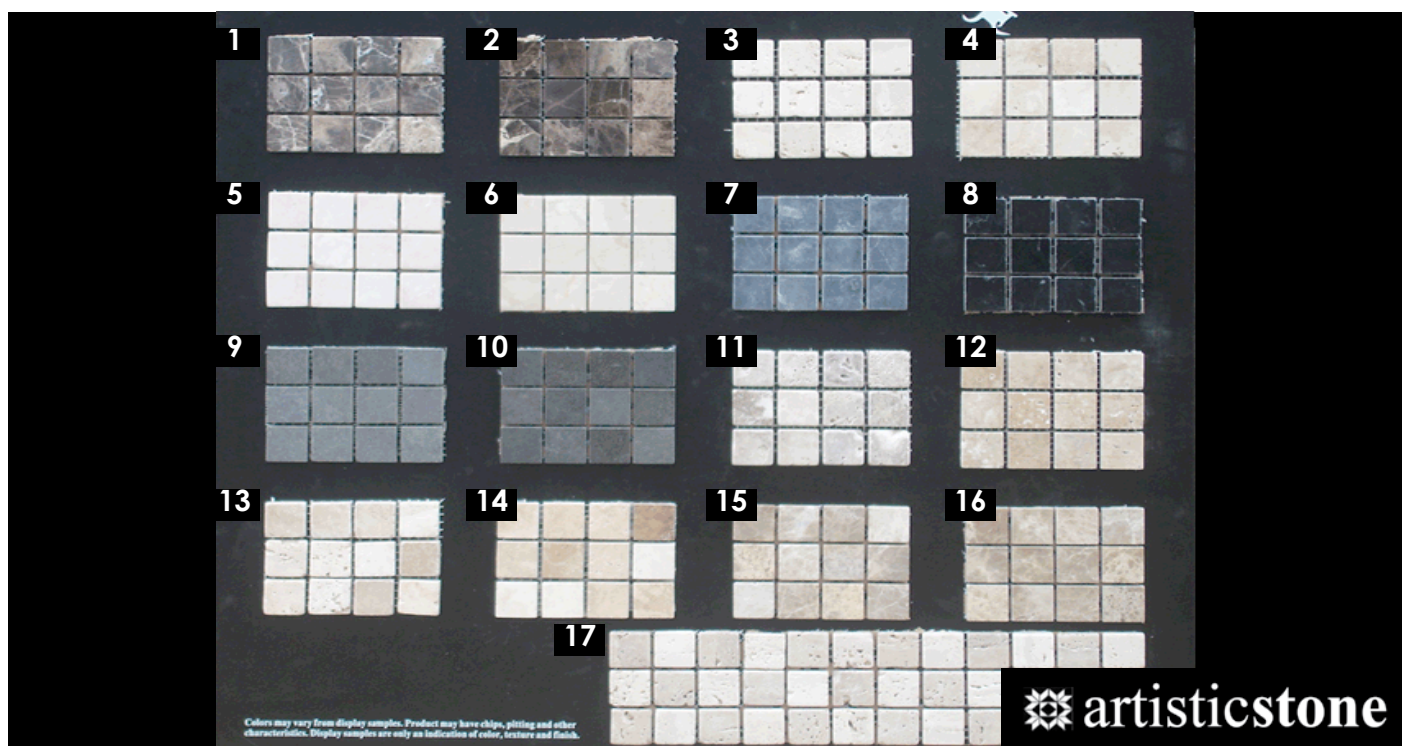

AYERS ROCK MOSAICS 23x23

ITEM #	SIZE	COLOUR	PROFILE	FINISH	JOHNSONS CODE	UNIT MEASURE
1	23 x 23	Emperador Dark	Mosaic	Tumbled	300323	Sheet
2	23 x 23	Emperador Dark	Mosaic	Polished	300322	Sheet
3	23 x 23	Travertine Navona	Mosaic	Tumbled	300088	Sheet
4	23 x 23	Travertine Navona	Mosaic	Polished	300089	Sheet
5	23 x 23	Botticino	Mosaic	Tumbled	300061	Sheet
6	23 x 23	Botticino	Mosaic	Polished	300062	Sheet
7	23 x 23	Nero Marquina	Mosaic	Tumbled	300182	Sheet
8	23 x 23	Nero Marquina	Mosaic	Polished	300181	Sheet
9	23 x 23	Blue Stone	Mosaic	Honed	300002	Sheet
10	23 x 23	Blue Stone	Mosaic	Polished	300003	Sheet
11	23 x 23	Travertine Noce	Mosaic	Tumbled	300116	Sheet
12	23 x 23	Travertine Noce	Mosaic	Polished	300117	Sheet
13	23 x 23	Travertine Blend	Mosaic	Tumbled	300225	Sheet
14	23 x 23	Travertine Blend	Mosaic	Polished	300224	Sheet
15	23 x 23	Emperador Light	Mosaic	Tumbled	300701	Sheet
16	23 x 23	Emperador Light	Mosaic	Polished	300700	Sheet
17	23 x 23	Travertine Noce / Travertine Navona	Mosaic Chess	Tumbled	300393	Sheet

421 Dorset Rd BAYSWATER
OPEN 7 DAYS

PHONE: 1800 354 759

www.JohnsonTiles.com.au

Johnson
TILES