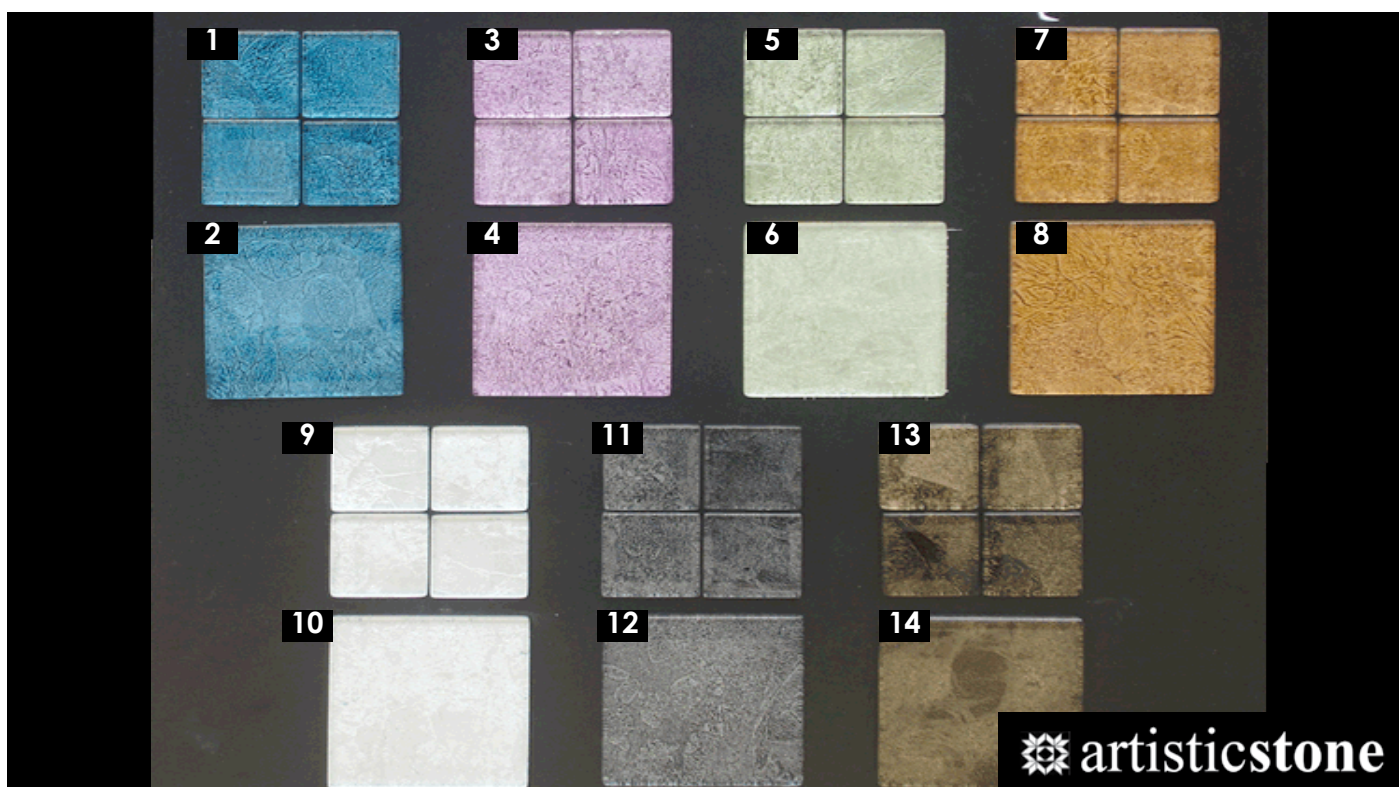

# AUSSIE DREAM GLASS

 artisticstone

ITEM #	SIZE	COLOUR	PROFILE	FINISH	JOHNSONS CODE	UNIT MEASURE
1	48 x 48	Casanova	Mosaic	Gloss	300720	Sheet
2	98 x 98	Casanova	Tile	Gloss	300713	Piece
3	48 x 48	Antoinette	Mosaic	Gloss	300719	Sheet
4	98 x 98	Antoinette	Tile	Gloss	300712	Piece
5	48 x 48	Caribbean	Mosaic	Gloss	300718	Sheet
6	98 x 98	Caribbean	Tile	Gloss	300711	Piece
7	48 x 48	Lion Heart	Mosaic	Gloss	300717	Sheet
8	98 x 98	Lion Heart	Tile	Gloss	300710	Piece
9	48 x 48	Glass Slipper	Mosaic	Gloss	300714	Sheet
10	98 x 98	Glass Slipper	Tile	Gloss	300707	Piece
11	48 x 48	Dark Knight	Mosaic	Gloss	300716	Sheet
12	98 x 98	Dark Knight	Tile	Gloss	300709	Piece
13	48 x 48	Middle Earth	Mosaic	Gloss	300715	Sheet
14	98 x 98	Middle Earth	Tile	Gloss	300708	Piece