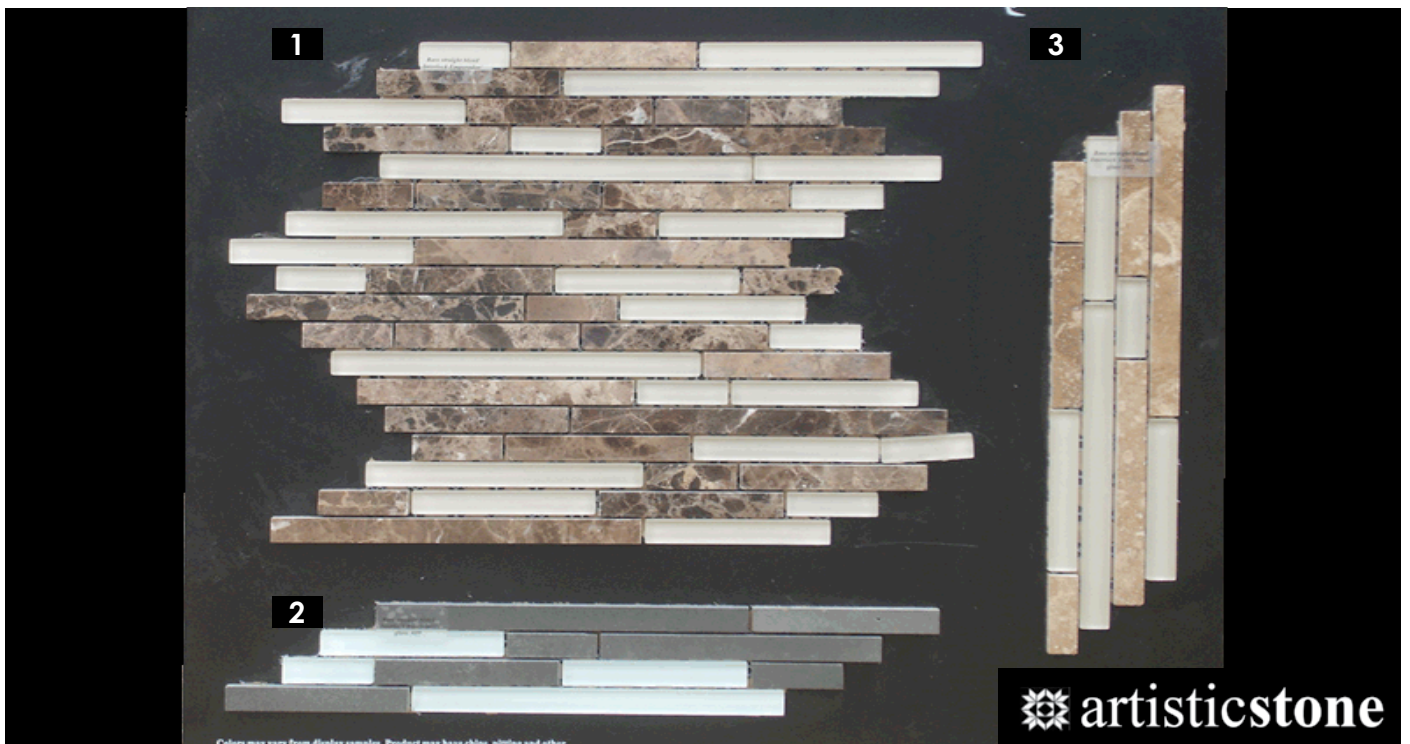

BASS STRAIT BLENDS

INTERLOCKING

ITEM #	SHEET SIZE	COLOURS	PROFILE	FINISH	JOHNSONS CODE
1	300 x 300	Emperador Dark / Glass	Interlocking	Polished	300857
2	300 x 300	Blue Stone / Glass	Interlocking	Polished	300859
3	300 x 300	Travertine Noce / Glass	Interlocking	Polished	300858

421 Dorset Rd BAYSWATER
OPEN 7 DAYS

PHONE: 1800 354 759

www.JohnsonTiles.com.au

Johnson
TILES