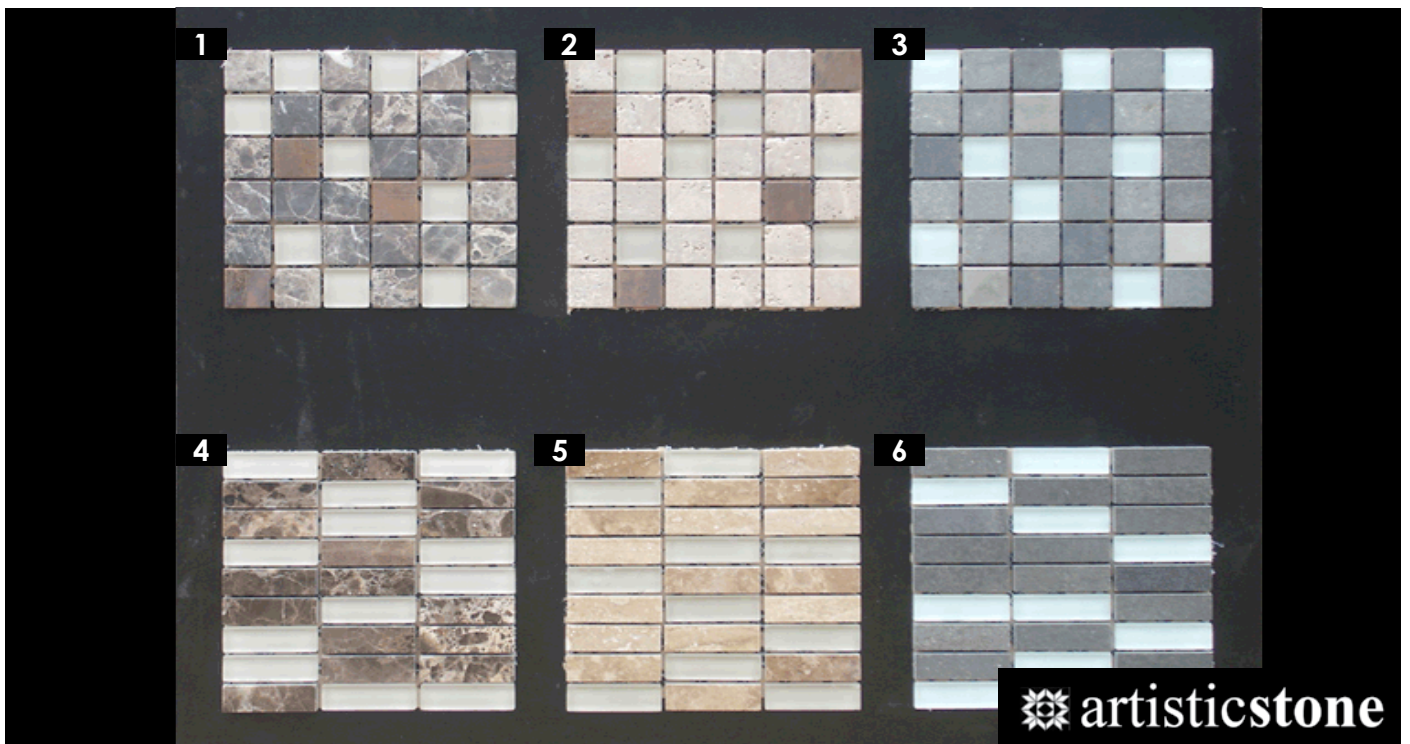

BASS STRAIT BLENDS

23 x 23 MOSAICS & 15 x 48 PISA

 artisticstone

ITEM #	SIZE	COLOURS	PROFILE	FINISH	JOHNSONS CODE	UNIT MEASURE
1	23 x 23	Emperador Dark / Glass & Copper	Mosaic	Tumbled	300852	Sheet
2	23 x 23	Travertine Noce / Glass & Copper	Mosaic	Tumbled	300853	Sheet
3	23 x 23	Blue Stone / Glass & Stainless Steel	Mosaic	Tumbled	300851	Sheet
4	15 x 48	Emperador Dark / Glass	Pisa	Polished	300856	Sheet
5	15 x 48	Travertine Noce / Glass	Pisa	Polished	300855	Sheet
6	15 x 48	Blue Stone / Glass	Pisa	Polished	300854	Sheet

421 Dorset Rd BAYSWATER
OPEN 7 DAYS

PHONE: 1800 354 759

www.JohnsonTiles.com.au

 Johnson
TILES