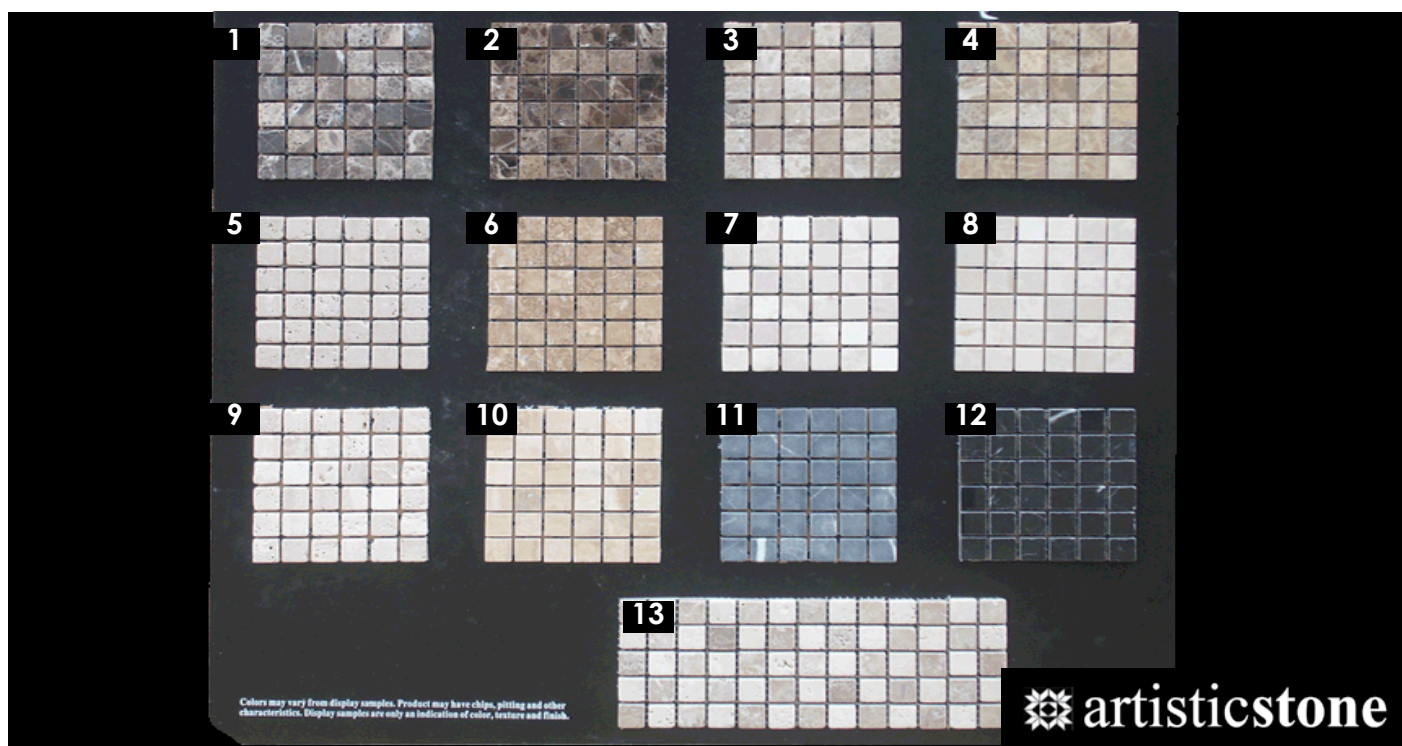

AYERS ROCK MOSAICS

ITEM #	SIZE	COLOUR	PROFILE	FINISH	UNIT MEASURE	JOHNSONS CODE
1	15 x 15	Emperador Dark	Mosaic	Tumbled	Sheet	300321
2	15 x 15	Emperador Dark	Mosaic	Polished	Sheet	300320
3	15 x 15	Emperador Light	Mosaic	Tumbled	Sheet	300698
4	15 x 15	Emperador Light	Mosaic	Polished	Sheet	300699
5	15 x 15	Travertine Noce	Mosaic	Tumbled	Sheet	300114
6	15 x 15	Travertine Noce	Mosaic	Polished	Sheet	300115
7	15 x 15	Botticino	Mosaic	Tumbled	Sheet	300059
8	15 x 15	Botticino	Mosaic	Polished	Sheet	300060
9	15 x 15	Travertine Navona	Mosaic	Tumbled	Sheet	300086
10	15 x 15	Travertine Navona	Mosaic	Polished	Sheet	300087
11	15 x 15	Nero Marquina	Mosaic	Tumbled	Sheet	300180
12	15 x 15	Nero Marquina	Mosaic	Polished	Sheet	300179
13	15 x 15	Travertine Noce / Travertine Navona	Mosaic Chess	Tumbled	Sheet	300391

421 Dorset Rd BAYSWATER
OPEN 7 DAYS

PHONE: 1800 354 759

www.JohnsonTiles.com.au

Johnson
TILES